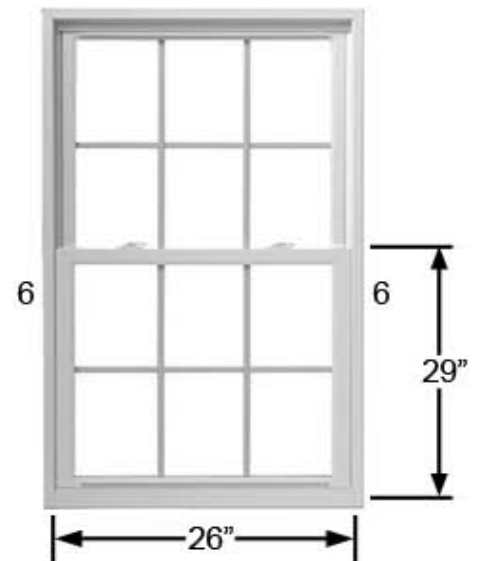

Window spring selection value (lifting force) shown is for one side of one sash.

Insulated Glass Weight Values:

- Double pane, single strength
 - 2.24 lb. per square foot
- Double pane, double strength
 - 3.24 lb. per square foot
- Triple pane, single strength
 - 3.56 lb. per square foot
- Triple pane, double strength
 - 4.9 lb. per square foot

Evans' charts use the height and width of a single sash for all calculations.

How To Calculate

Example

Material: Double pane, single strength, insulated glass

Physical Dimensions: Height of sash: 29"

Width of sash: 26"

1. **Select proper chart** by glass construction & strength
For this example, the chart on pg. 3 will be used.
2. **Find the intersection** of sash height & width
 - go to height (29")
 - follow across to width, (26")
 - number 6 is the result
3. **Your solution** is (2) 6 lb. springs will be needed per sash
see illustration -right