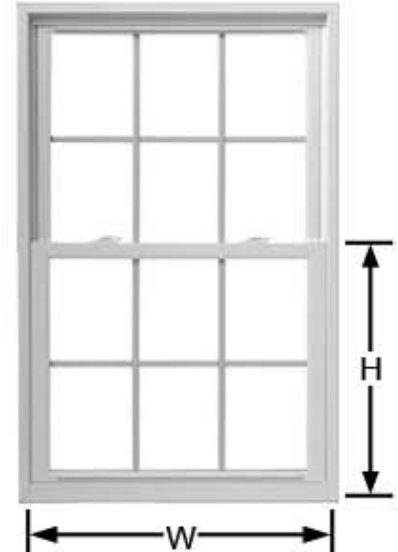

www.springcompany.com • sales@springcompany.com

John Evans' Sons, Inc.

Constant Force Window Balance Springs

3/4" width Coil Window Spring Selection Guide

These charts are a basic guideline, the actual weight and weather stripping friction should be taken into account for a final selection.

Window spring selection value (lifting force) shown is for one side of one sash.

Insulated Glass Weight Values:

- Double pane, single strength
 - 2.24 lb. per square foot
- Double pane, double strength
 - 3.24 lb. per square foot
- Triple pane, single strength
 - 3.56 lb. per square foot
- Triple pane, double strength
 - 4.9 lb. per square foot

Evans' charts use the height and width of a single sash for all calculations.

How To Calculate

Example

Material: Double pane, single strength, insulated glass

Physical Dimensions: Height of sash: 29"

Width of sash: 26"